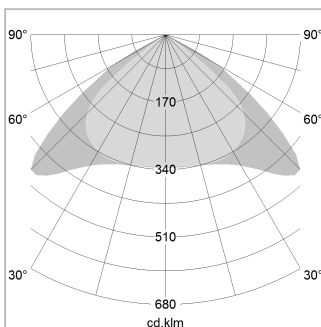

beledi XS

Article number: 70660702

LIGHT TECHNOLOGY

LED	SMD linear
Light colour	830
Luminous flux	4000 lm
System power	27 W
Luminaire Efficiency	148 lm/W
Reflector	Xtra WideBeam

LUMINAIRE

Weight	3.2 kg
Protection rating . class	IP 40 . I
Luminaire colour	black

OPTIONAL

Mounting Accessories

Light band with LED, rated life of the LED L80/B50 > 50000 h, colour rendering index CRI > 80, reflector with homogeneous light distribution pattern, lens optics made of PMMA, luminaire insert sheet steel, powder-coated, black

Beam Diameter (Ø) [m]	Beam Diameter (Ø) [m]	Illuminance (lx)
1.0	2.94	1295.0
2.0	5.88	324.0
3.0	8.82	144.0
4.0	11.76	81.0
5.0	14.70	52.0

Ø (m) E0(0°)(lx)