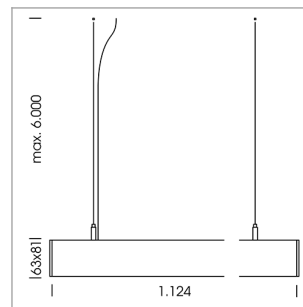

beledi XS

Article number: 70660704

LIGHT TECHNOLOGY

LED	SMD linear
Light colour	830
Luminous flux	6000 lm
System power	44.5 W
Luminaire Efficiency	135 lm/W
Reflector	Xtra WideBeam

LUMINAIRE

Weight	3.2 kg
Protection rating . class	IP 40 . I
Luminaire colour	black

OPTIONAL

Mounting Accessories

Light band with LED, rated life of the LED L80/B50 > 50000 h, colour rendering index CRI > 80, reflector with homogeneous light distribution pattern, lens optics made of PMMA, luminaire insert sheet steel, powder-coated, black