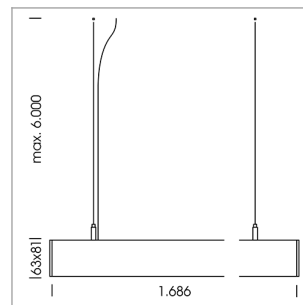

beledi XS

Article number: 70660706

LIGHT TECHNOLOGY

LED	SMD linear
Light colour	830
Luminous flux	4800 lm
System power	32 W
Luminaire Efficiency	150 lm/W
Reflector	Xtra WideBeam

LUMINAIRE

Weight	3.2 kg
Protection rating . class	IP 40 . I
Luminaire colour	black

OPTIONAL

Mounting Accessories

Light band with LED, rated life of the LED L80/B50 > 50000 h, colour rendering index CRI > 80, reflector with homogeneous light distribution pattern, lens optics made of PMMA, luminaire insert sheet steel, powder-coated, black