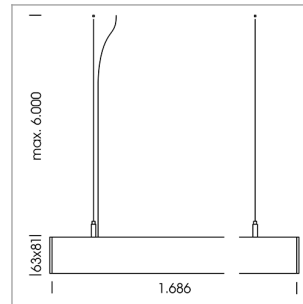

beledi XS

Article number: 70660707

LIGHT TECHNOLOGY

LED	SMD linear
Light colour	830
Luminous flux	4800 lm
System power	32 W
Luminaire Efficiency	150 lm/W
Reflector	Xtra WideBeam

LUMINAIRE

Weight	3.2 kg
Protection rating . class	IP 40 . I
Luminaire colour	black

OPTIONAL

Mounting Accessories

Light band with LED, rated life of the LED L80/B50 > 50000 h, colour rendering index CRI > 80, reflector with homogeneous light distribution pattern, lens optics made of PMMA, luminaire insert sheet steel, powder-coated, black

1.0 m	2.94 2.48	1554.0
2.0 m	5.88 4.96	388.0
3.0 m	8.82 7.44	173.0
4.0 m	11.76 9.92	97.0
5.0 m	14.70 12.40	62.0
Ø (m)		E0(0°)(lx)