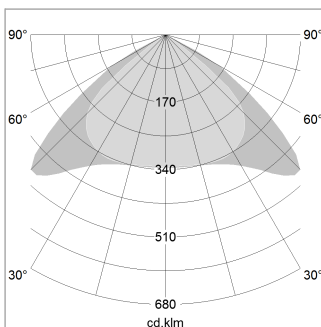

beledi XS

Article number: 70660707

LIGHT TECHNOLOGY

LED	SMD linear
Light colour	830
Luminous flux	4800 lm
System power	32 W
Luminaire Efficiency	150 lm/W
Reflector	Xtra WideBeam

LUMINAIRE

Weight	3.2 kg
Protection rating . class	IP 40 . I
Luminaire colour	black

OPTIONAL

Mounting Accessories

Light band with LED, rated life of the LED L80/B50 > 50000 h, colour rendering index CRI > 80, reflector with homogeneous light distribution pattern, lens optics made of PMMA, luminaire insert sheet steel, powder-coated, black

1.0 m	2.94 2.48	1554.0
2.0 m	5.88 4.96	388.0
3.0 m	8.82 7.44	173.0
4.0 m	11.76 9.92	97.0
5.0 m	14.70 12.40	62.0
Ø (m)		E0(0°)(lx)