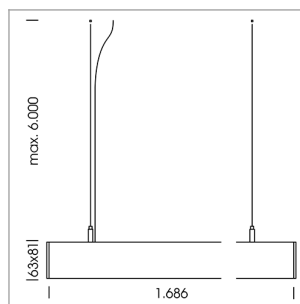

beledi XS

Article number: 70660710

LIGHT TECHNOLOGY

LED	SMD linear
Light colour	830
Luminous flux	9000 lm
System power	66.5 W
Luminaire Efficiency	135 lm/W
Reflector	Xtra WideBeam

LUMINAIRE

Weight	3.2 kg
Protection rating . class	IP 40 . I
Luminaire colour	black

OPTIONAL

Mounting Accessories

Light band with LED, rated life of the LED L80/B50 > 50000 h, colour rendering index CRI > 80, reflector with homogeneous light distribution pattern, lens optics made of PMMA, luminaire insert sheet steel, powder-coated, black

Beam Diameter (Ø) [m]	Beam Diameter (Ø) [m]	Illuminance (lx)
1.0	2.94	2913.0
2.0	5.88	728.0
3.0	8.82	324.0
4.0	11.76	182.0
5.0	14.70	117.0

Ø (m) E0(0°)(lx)