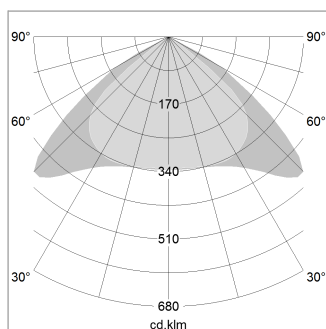

beledi XS

Article number: 70660710

LIGHT TECHNOLOGY

LED	SMD linear
Light colour	830
Luminous flux	9000 lm
System power	66.5 W
Luminaire Efficiency	135 lm/W
Reflector	Xtra WideBeam

LUMINAIRE

Weight	3.2 kg
Protection rating . class	IP 40 . I
Luminaire colour	black

OPTIONAL

Mounting Accessories

Light band with LED, rated life of the LED L80/B50 > 50000 h, colour rendering index CRI > 80, reflector with homogeneous light distribution pattern, lens optics made of PMMA, luminaire insert sheet steel, powder-coated, black

Beam Diameter (Ø) [m]	Beam Diameter (Ø) [m]	Illuminance (lx)
1.0	2.94	2913.0
2.0	5.88	728.0
3.0	8.82	324.0
4.0	11.76	182.0
5.0	14.70	117.0

Ø (m) E0(0°)(lx)