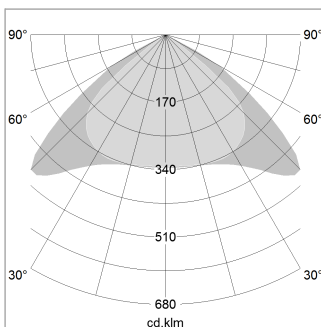

beledi XS

Article number: 70660720

LIGHT TECHNOLOGY

LED	SMD linear
Light colour	830
Luminous flux	6000 lm
System power	40.5 W
Luminaire Efficiency	148 lm/W
Reflector	Xtra WideBeam

LUMINAIRE

Weight	3.2 kg
Protection rating . class	IP 40 . I
Luminaire colour	black

OPTIONAL

Mounting Accessories

Light band with LED, rated life of the LED L80/B50 > 50000 h, colour rendering index CRI > 80, reflector with homogeneous light distribution pattern, lens optics made of PMMA, luminaire insert sheet steel, powder-coated, black

Height (m)	Beam Diameter (m)	Beam Area (m²)	Beam Area (ft²)
1.0 m	2.94	2.48	1942.0
2.0 m	5.88	4.96	485.0
3.0 m	8.82	7.44	216.0
4.0 m	11.76	9.92	121.0
5.0 m	14.70	12.40	78.0

Ø (m) E0(0°)(lx)