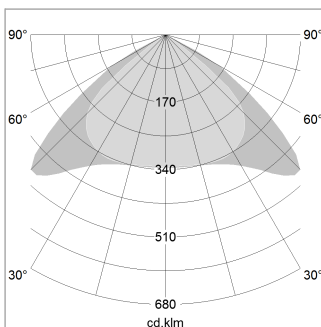

beledi XS

Article number: 70660721

LIGHT TECHNOLOGY

LED	SMD linear
Light colour	830
Luminous flux	6000 lm
System power	40.5 W
Luminaire Efficiency	148 lm/W
Reflector	Xtra WideBeam

LUMINAIRE

Weight	3.2 kg
Protection rating . class	IP 40 . I
Luminaire colour	black

OPTIONAL

Mounting Accessories

Light band with LED, rated life of the LED L80/B50 > 50000 h, colour rendering index CRI > 80, reflector with homogeneous light distribution pattern, lens optics made of PMMA, luminaire insert sheet steel, powder-coated, black

1.0 m	2.94 2.48	1942.0
2.0 m	5.88 4.96	485.0
3.0 m	8.82 7.44	216.0
4.0 m	11.76 9.92	121.0
5.0 m	14.70 12.40	78.0
Ø (m)		E0(0°)(lx)