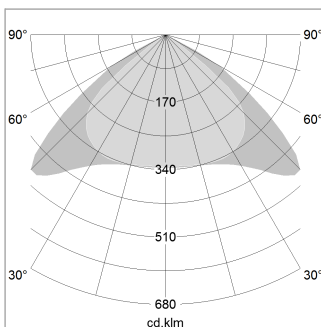

### LIGHT TECHNOLOGY

LED	SMD linear
Light colour	840
Luminous flux	3200 lm
System power	20 W
Luminaire Efficiency	160 lm/W
Reflector	Xtra WideBeam

1.0 m	2.94 2.48	1036.0
2.0 m	5.88 4.96	259.0
3.0 m	8.82 7.44	115.0
4.0 m	11.76 9.92	65.0
5.0 m	14.70 12.40	41.0
Ø (m)		E0(0°)(lx)