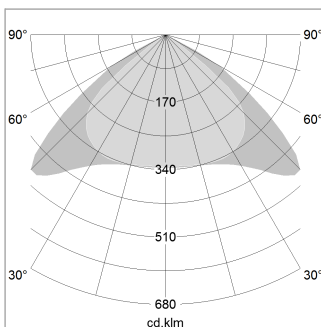

### LIGHT TECHNOLOGY

LED	SMD linear
Light colour	840
Luminous flux	6000 lm
System power	42 W
Luminaire Efficiency	143 lm/W
Reflector	Xtra WideBeam

1.0 m	2.94 2.48	1942.0
2.0 m	5.88 4.96	485.0
3.0 m	8.82 7.44	216.0
4.0 m	11.76 9.92	121.0
5.0 m	14.70 12.40	78.0
	Ø (m)	E0(0°)(lx)