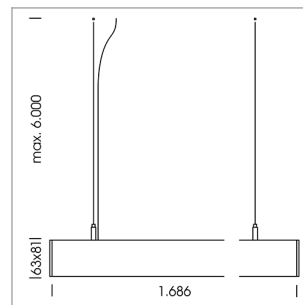

beledi XS

Article number: 70660806

LIGHT TECHNOLOGY

LED	SMD linear
Light colour	840
Luminous flux	4800 lm
System power	30 W
Luminaire Efficiency	160 lm/W
Reflector	Xtra WideBeam

LUMINAIRE

Weight	3.2 kg
Protection rating . class	IP 40 . I
Luminaire colour	black

OPTIONAL

Mounting Accessories

Light band with LED, rated life of the LED L80/B50 > 50000 h, colour rendering index CRI > 80, reflector with homogeneous light distribution pattern, lens optics made of PMMA, luminaire insert sheet steel, powder-coated, black

Height (m)	Beam Diameter (m)	Illuminance (lx)
1.0	2.94	1554.0
2.0	5.88	388.0
3.0	8.82	173.0
4.0	11.76	97.0
5.0	14.70	62.0

Ø (m) E0(0°)(lx)