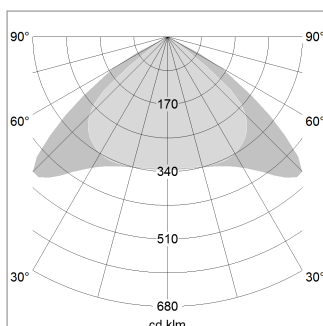

beledi XS

Article number: 70660806

LIGHT TECHNOLOGY

LED	SMD linear
Light colour	840
Luminous flux	4800 lm
System power	30 W
Luminaire Efficiency	160 lm/W
Reflector	Xtra WideBeam

LUMINAIRE

Weight	3.2 kg
Protection rating . class	IP 40 . I
Luminaire colour	black

Height (m)	Beam Diameter (m)	Illuminance (lx)
1.0	2.94	1554.0
2.0	5.88	388.0
3.0	8.82	173.0
4.0	11.76	97.0
5.0	14.70	62.0

Ø (m) E0(0°)(lx)