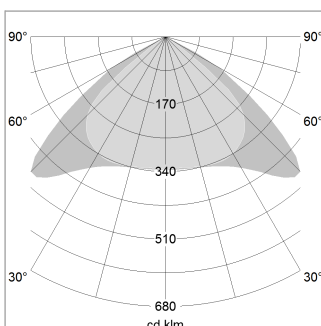

beledi XS

Article number: 70660811

LIGHT TECHNOLOGY

LED	SMD linear
Light colour	840
Luminous flux	9000 lm
System power	63 W
Luminaire Efficiency	143 lm/W
Reflector	Xtra WideBeam

LUMINAIRE

Weight	3.2 kg
Protection rating . class	IP 40 . I
Luminaire colour	black

1.0 m	2.94 2.48	2913.0
2.0 m	5.88 4.96	728.0
3.0 m	8.82 7.44	324.0
4.0 m	11.76 9.92	182.0
5.0 m	14.70 12.40	117.0
	Ø (m)	E0(0°)(lx)