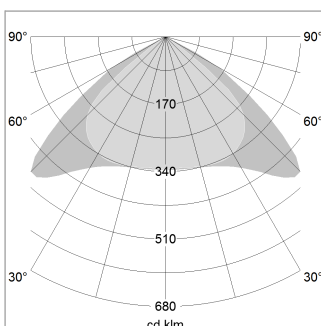

### LIGHT TECHNOLOGY

LED	SMD linear
Light colour	840
Luminous flux	3200 lm
System power	20 W
Luminaire Efficiency	160 lm/W
Reflector	Xtra WideBeam

1.0 m	2.94 2.48	1036.0
2.0 m	5.88 4.96	259.0
3.0 m	8.82 7.44	115.0
4.0 m	11.76 9.92	65.0
5.0 m	14.70 12.40	41.0
Ø (m)		E0(0°)(lx)