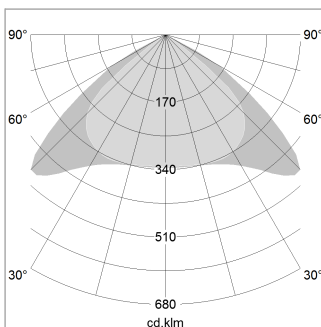

### LIGHT TECHNOLOGY

LED	SMD linear
Light colour	840
Luminous flux	4000 lm
System power	25.5 W
Luminaire Efficiency	157 lm/W
Reflector	Xtra WideBeam

1.0 m	2.94 2.48	1295.0
2.0 m	5.88 4.96	324.0
3.0 m	8.82 7.44	144.0
4.0 m	11.76 9.92	81.0
5.0 m	14.70 12.40	52.0
	Ø (m)	E0(0°)(lx)