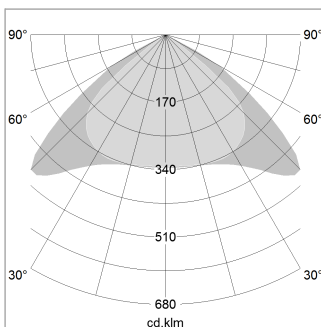

beledi XS

Article number: 70660817

LIGHT TECHNOLOGY

LED	SMD linear
Light colour	840
Luminous flux	6000 lm
System power	42 W
Luminaire Efficiency	143 lm/W
Reflector	Xtra WideBeam

LUMINAIRE

Weight	3.2 kg
Protection rating . class	IP 40 . I
Luminaire colour	black

OPTIONAL

Mounting Accessories

Light band with LED, rated life of the LED L80/B50 > 50000 h, colour rendering index CRI > 80, reflector with homogeneous light distribution pattern, lens optics made of PMMA, luminaire insert sheet steel, powder-coated, black

1.0 m	2.94 2.48	1942.0
2.0 m	5.88 4.96	485.0
3.0 m	8.82 7.44	216.0
4.0 m	11.76 9.92	121.0
5.0 m	14.70 12.40	78.0
	Ø (m)	E0(0°)(lx)