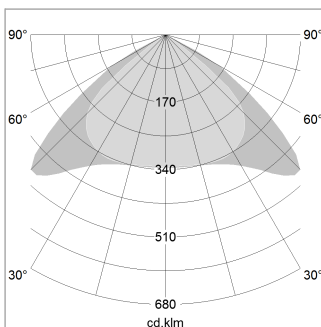

### LIGHT TECHNOLOGY

LED	SMD linear
Light colour	840
Luminous flux	6000 lm
System power	38.5 W
Luminaire Efficiency	156 lm/W
Reflector	Xtra WideBeam

Height (m)	Beam Diameter (m)	Illuminance (lx)
1.0	2.94	1942.0
2.0	5.88	485.0
3.0	8.82	216.0
4.0	11.76	121.0
5.0	14.70	78.0

Ø (m) E0(0°)(lx)