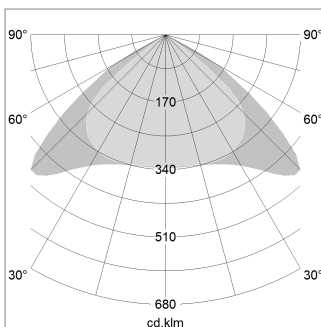

beledi XS

Article number: 70660823

LIGHT TECHNOLOGY

LED	SMD linear
Light colour	840
Luminous flux	9000 lm
System power	63 W
Luminaire Efficiency	143 lm/W
Reflector	Xtra WideBeam

LUMINAIRE

Weight	3.2 kg
Protection rating . class	IP 40 . I
Luminaire colour	black

OPTIONAL

Mounting Accessories

Light band with LED, rated life of the LED L80/B50 > 50000 h, colour rendering index CRI > 80, reflector with homogeneous light distribution pattern, lens optics made of PMMA, luminaire insert sheet steel, powder-coated, black

Ø (m)	E0(0°)(lx)
1.0 m	2.94 2.48 2913.0
2.0 m	5.88 4.96 728.0
3.0 m	8.82 7.44 324.0
4.0 m	11.76 9.92 182.0
5.0 m	14.70 12.40 117.0