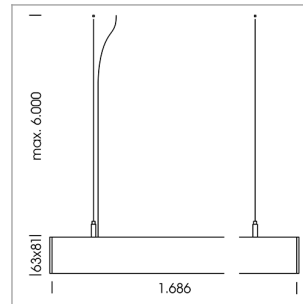

beledi XS

Article number: 70660823

LIGHT TECHNOLOGY

LED	SMD linear
Light colour	840
Luminous flux	9000 lm
System power	63 W
Luminaire Efficiency	143 lm/W
Reflector	Xtra WideBeam

LUMINAIRE

Weight	3.2 kg
Protection rating . class	IP 40 . I
Luminaire colour	black

OPTIONAL

Mounting Accessories

Light band with LED, rated life of the LED L80/B50 > 50000 h, colour rendering index CRI > 80, reflector with homogeneous light distribution pattern, lens optics made of PMMA, luminaire insert sheet steel, powder-coated, black

Ø (m)	E0(0°)(lx)
1.0 m	2.94 2.48 2913.0
2.0 m	5.88 4.96 728.0
3.0 m	8.82 7.44 324.0
4.0 m	11.76 9.92 182.0
5.0 m	14.70 12.40 117.0