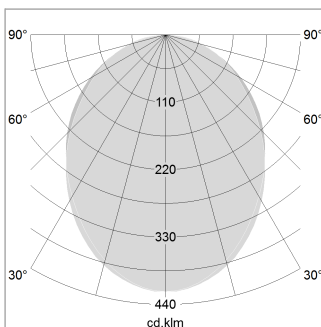

### LIGHT TECHNOLOGY

LED	SMD linear
Light colour	830
Luminous flux	6000 lm
System power	44.5 W
Luminaire Efficiency	135 lm/W
Reflector	SoftBeam

### LUMINAIRE

Weight	3.2 kg
Protection rating . class	IP 40 . I
Luminaire colour	white

1.0 m	2.24 2.10	2515.0
2.0 m	4.48 4.20	629.0
3.0 m	6.72 6.30	279.0
4.0 m	8.96 8.40	157.0
5.0 m	11.20 10.50	101.0
Ø (m)		E0(0°)(lx)