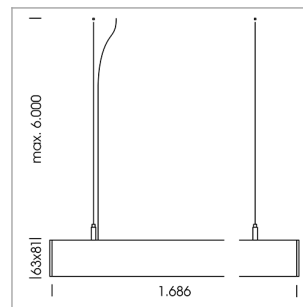

beledi XS

Article number: 70670108

LIGHT TECHNOLOGY

LED	SMD linear
Light colour	830
Luminous flux	6000 lm
System power	44.5 W
Luminaire Efficiency	135 lm/W
Reflector	SoftBeam

LUMINAIRE

Weight	3.2 kg
Protection rating . class	IP 40 . I
Luminaire colour	white

OPTIONAL

Mounting Accessories

Light band with LED, rated life of the LED L80/B50 > 50000 h, colour rendering index CRI > 80, reflector with homogeneous light distribution pattern, lens optics made of PMMA, luminaire insert sheet steel, powder-coated, white

driver unit: 220-240 V~ / 50-60 Hz, max. 24 luminaires per circuit (B16A fuse)

Note: All data are typical values. System features may change with product improvements due to technical advances. Errors excepted.