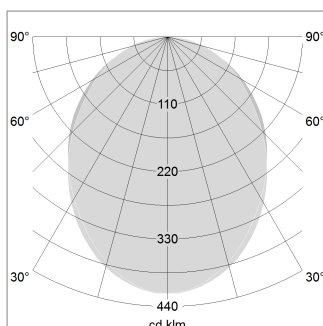

beledi XS

Article number: 70670109

LIGHT TECHNOLOGY

LED	SMD linear
Light colour	830
Luminous flux	6000 lm
System power	44.5 W
Luminaire Efficiency	135 lm/W
Reflector	SoftBeam

LUMINAIRE

Weight	3.2 kg
Protection rating . class	IP 40 . I
Luminaire colour	white

OPTIONAL

Mounting Accessories

Light band with LED, rated life of the LED L80/B50 > 50000 h, colour rendering index CRI > 80, reflector with homogeneous light distribution pattern, lens optics made of PMMA, luminaire insert sheet steel, powder-coated, white

1.0 m	2.24 2.10	2515.0
2.0 m	4.48 4.20	629.0
3.0 m	6.72 6.30	279.0
4.0 m	8.96 8.40	157.0
5.0 m	11.20 10.50	101.0
	Ø (m)	E0(0°)(lx)