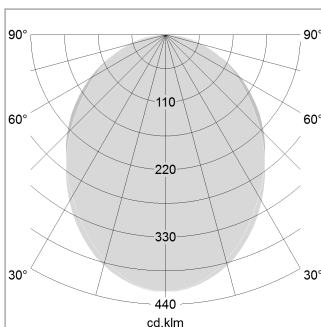

### LIGHT TECHNOLOGY

LED	SMD linear
Light colour	830
Luminous flux	4000 lm
System power	30 W
Luminaire Efficiency	133 lm/W
Reflector	SoftBeam

### LUMINAIRE

Weight	3.2 kg
Protection rating . class	IP 40 . I
Luminaire colour	white

1.0 m	2.24 2.10	1677.0
2.0 m	4.48 4.20	419.0
3.0 m	6.72 6.30	186.0
4.0 m	8.96 8.40	105.0
5.0 m	11.20 10.50	67.0
	Ø (m)	E0(0°)(lx)