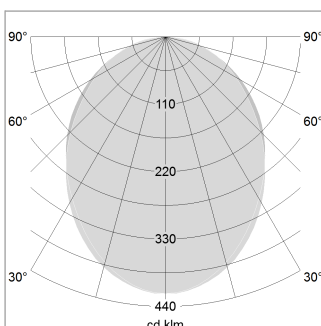

beledi XS

Article number: 70670121

LIGHT TECHNOLOGY

LED	SMD linear
Light colour	830
Luminous flux	6000 lm
System power	44.5 W
Luminaire Efficiency	135 lm/W
Reflector	SoftBeam

LUMINAIRE

Weight	3.2 kg
Protection rating . class	IP 40 . I
Luminaire colour	white

OPTIONAL

Mounting Accessories

Light band with LED, rated life of the LED L80/B50 > 50000 h, colour rendering index CRI > 80, reflector with homogeneous light distribution pattern, lens optics made of PMMA, luminaire insert sheet steel, powder-coated, white

1.0 m	2.24 2.10	2515.0
2.0 m	4.48 4.20	629.0
3.0 m	6.72 6.30	279.0
4.0 m	8.96 8.40	157.0
5.0 m	11.20 10.50	101.0
	Ø (m)	E0(0°)(lx)