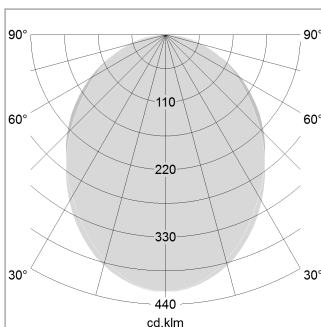

beledi XS

Article number: 70670202

LIGHT TECHNOLOGY

LED	SMD linear
Light colour	840
Luminous flux	4000 lm
System power	28.5 W
Luminaire Efficiency	140 lm/W
Reflector	SoftBeam

LUMINAIRE

Weight	3.2 kg
Protection rating . class	IP 40 . I
Luminaire colour	white

OPTIONAL

Mounting Accessories

Light band with LED, rated life of the LED L80/B50 > 50000 h, colour rendering index CRI > 80, reflector with homogeneous light distribution pattern, lens optics made of PMMA, luminaire insert sheet steel, powder-coated, white

1.0 m	2.24 2.10	1660.0
2.0 m	4.48 4.20	415.0
3.0 m	6.72 6.30	184.0
4.0 m	8.96 8.40	104.0
5.0 m	11.20 10.50	66.0
Ø (m)		E0(0°)(lx)