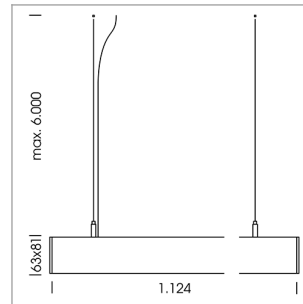

beledi XS

Article number: 70670202

LIGHT TECHNOLOGY

LED	SMD linear
Light colour	840
Luminous flux	4000 lm
System power	28.5 W
Luminaire Efficiency	140 lm/W
Reflector	SoftBeam

LUMINAIRE

Weight	3.2 kg
Protection rating . class	IP 40 . I
Luminaire colour	white

OPTIONAL

Mounting Accessories

Light band with LED, rated life of the LED L80/B50 > 50000 h, colour rendering index CRI > 80, reflector with homogeneous light distribution pattern, lens optics made of PMMA, luminaire insert sheet steel, powder-coated, white

1.0 m	2.24 2.10	1660.0
2.0 m	4.48 4.20	415.0
3.0 m	6.72 6.30	184.0
4.0 m	8.96 8.40	104.0
5.0 m	11.20 10.50	66.0
Ø (m)		E0(0°)(lx)