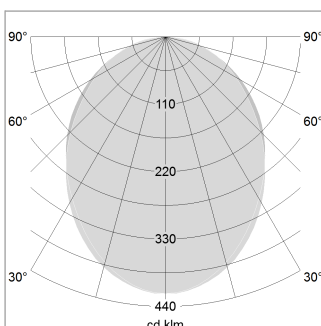

beledi XS

Article number: 70670205

LIGHT TECHNOLOGY

LED	SMD linear
Light colour	840
Luminous flux	6000 lm
System power	47 W
Luminaire Efficiency	128 lm/W
Reflector	SoftBeam

LUMINAIRE

Weight	3.2 kg
Protection rating . class	IP 40 . I
Luminaire colour	white

OPTIONAL

Mounting Accessories

Light band with LED, rated life of the LED L80/B50 > 50000 h, colour rendering index CRI > 80, reflector with homogeneous light distribution pattern, lens optics made of PMMA, luminaire insert sheet steel, powder-coated, white

1.0 m	2.24 2.10	2490.0
2.0 m	4.48 4.20	623.0
3.0 m	6.72 6.30	277.0
4.0 m	8.96 8.40	156.0
5.0 m	11.20 10.50	100.0
	Ø (m)	E0(0°)(lx)