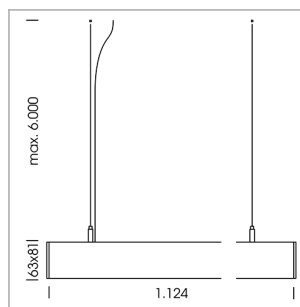

beledi XS

Article number: 70670403

LIGHT TECHNOLOGY

LED	SMD linear
Light colour	830
Luminous flux	4000 lm
System power	30 W
Luminaire Efficiency	133 lm/W
Reflector	SoftBeam

LUMINAIRE

Weight	3.2 kg
Protection rating . class	IP 40 . I
Luminaire colour	silver

OPTIONAL

Mounting Accessories

Light band with LED, rated life of the LED L80/B50 > 50000 h, colour rendering index CRI > 80, reflector with homogeneous light distribution pattern, lens optics made of PMMA, luminaire insert sheet steel, powder-coated, silver

driver unit: 220-240 V~ / 50-60 Hz, max. 24 luminaires per circuit (B16A fuse)

Note: All data are typical values. System features may change with product improvements due to technical advances. Errors excepted.