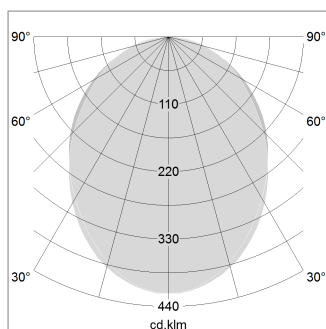

### LIGHT TECHNOLOGY

LED	SMD linear
Light colour	830
Luminous flux	4000 lm
System power	30 W
Luminaire Efficiency	133 lm/W
Reflector	SoftBeam

### LUMINAIRE

Weight	3.2 kg
Protection rating . class	IP 40 . I
Luminaire colour	silver

1.0 m	2.24 2.10	1677.0
2.0 m	4.48 4.20	419.0
3.0 m	6.72 6.30	186.0
4.0 m	8.96 8.40	105.0
5.0 m	11.20 10.50	67.0
	Ø (m)	E0(0°)(lx)