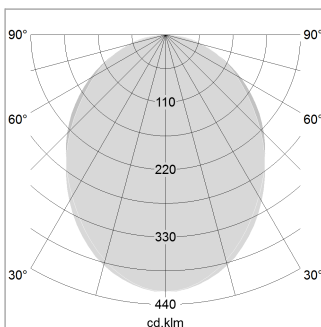

### LIGHT TECHNOLOGY

LED	SMD linear
Light colour	830
Luminous flux	6000 lm
System power	44.5 W
Luminaire Efficiency	135 lm/W
Reflector	SoftBeam

### LUMINAIRE

Weight	3.2 kg
Protection rating . class	IP 40 . I
Luminaire colour	silver

Height (m)	Beam Diameter (m)	Illuminance (lx)
1.0 m	2.24	2515.0
2.0 m	4.48	629.0
3.0 m	6.72	279.0
4.0 m	8.96	157.0
5.0 m	11.20	101.0

Ø (m) E0(0°)(lx)