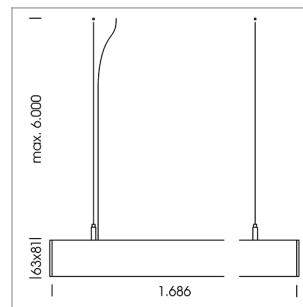

beledi XS

Article number: 70670409

LIGHT TECHNOLOGY

LED	SMD linear
Light colour	830
Luminous flux	6000 lm
System power	44.5 W
Luminaire Efficiency	135 lm/W
Reflector	SoftBeam

LUMINAIRE

Weight	3.2 kg
Protection rating . class	IP 40 . I
Luminaire colour	silver

OPTIONAL

Mounting Accessories

Light band with LED, rated life of the LED L80/B50 > 50000 h, colour rendering index CRI > 80, reflector with homogeneous light distribution pattern, lens optics made of PMMA, luminaire insert sheet steel, powder-coated, silver

driver unit: 220-240 V~ / 50-60 Hz, max. 24 luminaires per circuit (B16A fuse)

Note: All data are typical values. System features may change with product improvements due to technical advances. Errors excepted.