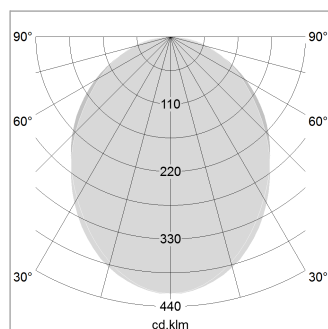

beledi XS

Article number: 70670415

LIGHT TECHNOLOGY

LED	SMD linear
Light colour	830
Luminous flux	4000 lm
System power	30 W
Luminaire Efficiency	133 lm/W
Reflector	SoftBeam

LUMINAIRE

Weight	3.2 kg
Protection rating . class	IP 40 . I
Luminaire colour	silver

OPTIONAL

Mounting Accessories

Light band with LED, rated life of the LED L80/B50 > 50000 h, colour rendering index CRI > 80, reflector with homogeneous light distribution pattern, lens optics made of PMMA, luminaire insert sheet steel, powder-coated, silver

1.0 m	2.24 2.10	1677.0
2.0 m	4.48 4.20	419.0
3.0 m	6.72 6.30	186.0
4.0 m	8.96 8.40	105.0
5.0 m	11.20 10.50	67.0
	Ø (m)	E0(0°)(lx)