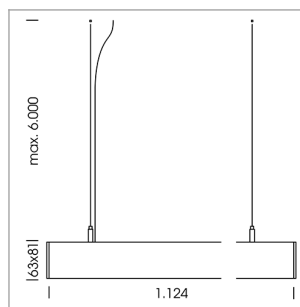

beledi XS

Article number: 70670415

LIGHT TECHNOLOGY

LED	SMD linear
Light colour	830
Luminous flux	4000 lm
System power	30 W
Luminaire Efficiency	133 lm/W
Reflector	SoftBeam

LUMINAIRE

Weight	3.2 kg
Protection rating . class	IP 40 . I
Luminaire colour	silver

OPTIONAL

Mounting Accessories

Light band with LED, rated life of the LED L80/B50 > 50000 h, colour rendering index CRI > 80, reflector with homogeneous light distribution pattern, lens optics made of PMMA, luminaire insert sheet steel, powder-coated, silver

1.0 m	2.24 2.10	1677.0
2.0 m	4.48 4.20	419.0
3.0 m	6.72 6.30	186.0
4.0 m	8.96 8.40	105.0
5.0 m	11.20 10.50	67.0
	Ø (m)	E0(0°)(lx)