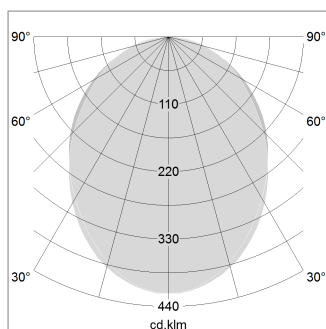

### LIGHT TECHNOLOGY

LED	SMD linear
Light colour	830
Luminous flux	6000 lm
System power	49 W
Luminaire Efficiency	122 lm/W
Reflector	SoftBeam

### LUMINAIRE

Weight	3.2 kg
Protection rating . class	IP 40 . I
Luminaire colour	silver

1.0 m	2.24 2.10	2515.0
2.0 m	4.48 4.20	629.0
3.0 m	6.72 6.30	279.0
4.0 m	8.96 8.40	157.0
5.0 m	11.20 10.50	101.0
	Ø (m)	E0(0°)(lx)