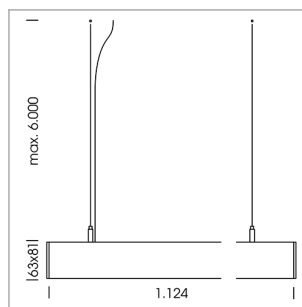

beledi XS

Article number: 70670417

LIGHT TECHNOLOGY

LED	SMD linear
Light colour	830
Luminous flux	6000 lm
System power	49 W
Luminaire Efficiency	122 lm/W
Reflector	SoftBeam

LUMINAIRE

Weight	3.2 kg
Protection rating . class	IP 40 . I
Luminaire colour	silver

OPTIONAL

Mounting Accessories

Light band with LED, rated life of the LED L80/B50 > 50000 h, colour rendering index CRI > 80, reflector with homogeneous light distribution pattern, lens optics made of PMMA, luminaire insert sheet steel, powder-coated, silver

driver unit: 220-240 V~ / 50-60 Hz, max. 24 luminaires per circuit (B16A fuse)

Note: All data are typical values. System features may change with product improvements due to technical advances. Errors excepted.