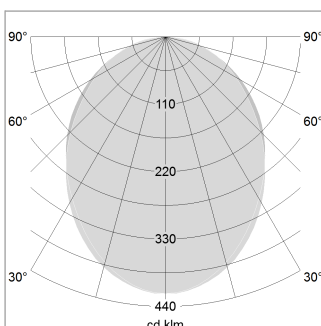

beledi XS

Article number: 70670421

LIGHT TECHNOLOGY

| | |
|----------------------|------------|
| LED | SMD linear |
| Light colour | 830 |
| Luminous flux | 6000 lm |
| System power | 44.5 W |
| Luminaire Efficiency | 135 lm/W |
| Reflector | SoftBeam |

LUMINAIRE

| | |
|---------------------------|-----------|
| Weight | 3.2 kg |
| Protection rating . class | IP 40 . I |
| Luminaire colour | silver |

OPTIONAL

Mounting Accessories

Light band with LED, rated life of the LED L80/B50 > 50000 h, colour rendering index CRI > 80, reflector with homogeneous light distribution pattern, lens optics made of PMMA, luminaire insert sheet steel, powder-coated, silver

| | | |
|-------|-------------|------------|
| 1.0 m | 2.24 2.10 | 2515.0 |
| 2.0 m | 4.48 4.20 | 629.0 |
| 3.0 m | 6.72 6.30 | 279.0 |
| 4.0 m | 8.96 8.40 | 157.0 |
| 5.0 m | 11.20 10.50 | 101.0 |
| | Ø (m) | E0(0°)(lx) |