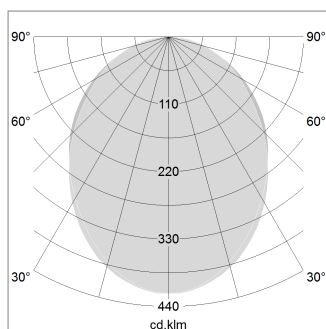

beledi XS

Article number: 70670423

LIGHT TECHNOLOGY

LED	SMD linear
Light colour	830
Luminous flux	9000 lm
System power	73.5 W
Luminaire Efficiency	122 lm/W
Reflector	SoftBeam

LUMINAIRE

Weight	3.2 kg
Protection rating . class	IP 40 . I
Luminaire colour	silver

OPTIONAL

Mounting Accessories

Light band with LED, rated life of the LED L80/B50 > 50000 h, colour rendering index CRI > 80, reflector with homogeneous light distribution pattern, lens optics made of PMMA, luminaire insert sheet steel, powder-coated, silver

1.0 m	2.24 2.10	3354.0
2.0 m	4.48 4.20	838.0
3.0 m	6.72 6.30	373.0
4.0 m	8.96 8.40	210.0
5.0 m	11.20 10.50	134.0
	Ø (m)	E0(0°)(lx)