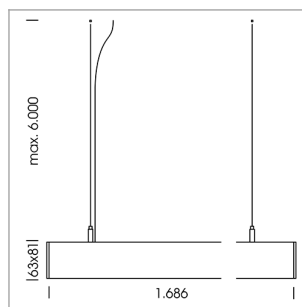

beledi XS

Article number: 70670423

LIGHT TECHNOLOGY

LED	SMD linear
Light colour	830
Luminous flux	9000 lm
System power	73.5 W
Luminaire Efficiency	122 lm/W
Reflector	SoftBeam

LUMINAIRE

Weight	3.2 kg
Protection rating . class	IP 40 . I
Luminaire colour	silver

OPTIONAL

Mounting Accessories

Light band with LED, rated life of the LED L80/B50 > 50000 h, colour rendering index CRI > 80, reflector with homogeneous light distribution pattern, lens optics made of PMMA, luminaire insert sheet steel, powder-coated, silver

1.0 m	2.24 2.10	3354.0
2.0 m	4.48 4.20	838.0
3.0 m	6.72 6.30	373.0
4.0 m	8.96 8.40	210.0
5.0 m	11.20 10.50	134.0
	Ø (m)	E0(0°)(lx)