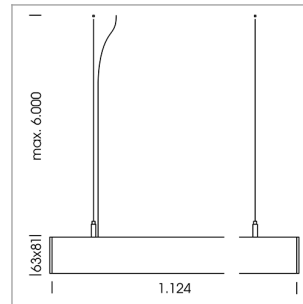

beledi XS

Article number: 70670500

LIGHT TECHNOLOGY

LED	SMD linear
Light colour	840
Luminous flux	3200 lm
System power	22.5 W
Luminaire Efficiency	142 lm/W
Reflector	SoftBeam

LUMINAIRE

Weight	3.2 kg
Protection rating . class	IP 40 . I
Luminaire colour	silver

OPTIONAL

Mounting Accessories

Light band with LED, rated life of the LED L80/B50 > 50000 h, colour rendering index CRI > 80, reflector with homogeneous light distribution pattern, lens optics made of PMMA, luminaire insert sheet steel, powder-coated, silver

1.0 m	2.24 2.10	1328.0
2.0 m	4.48 4.20	332.0
3.0 m	6.72 6.30	148.0
4.0 m	8.96 8.40	83.0
5.0 m	11.20 10.50	53.0
	Ø (m)	E0(0°)(lx)