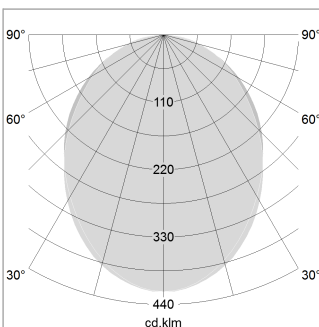

beledi XS

Article number: 70670500

LIGHT TECHNOLOGY

LED	SMD linear
Light colour	840
Luminous flux	3200 lm
System power	22.5 W
Luminaire Efficiency	142 lm/W
Reflector	SoftBeam

LUMINAIRE

Weight	3.2 kg
Protection rating . class	IP 40 . I
Luminaire colour	silver

OPTIONAL

Mounting Accessories

Light band with LED, rated life of the LED L80/B50 > 50000 h, colour rendering index CRI > 80, reflector with homogeneous light distribution pattern, lens optics made of PMMA, luminaire insert sheet steel, powder-coated, silver

1.0 m	2.24 2.10	1328.0
2.0 m	4.48 4.20	332.0
3.0 m	6.72 6.30	148.0
4.0 m	8.96 8.40	83.0
5.0 m	11.20 10.50	53.0
	Ø (m)	E0(0°)(lx)