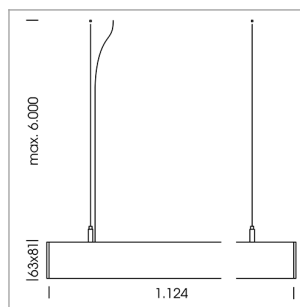

beledi XS

Article number: 70670502

LIGHT TECHNOLOGY

LED	SMD linear
Light colour	840
Luminous flux	4000 lm
System power	28.5 W
Luminaire Efficiency	140 lm/W
Reflector	SoftBeam

LUMINAIRE

Weight	3.2 kg
Protection rating . class	IP 40 . I
Luminaire colour	silver

OPTIONAL

Mounting Accessories

Light band with LED, rated life of the LED L80/B50 > 50000 h, colour rendering index CRI > 80, reflector with homogeneous light distribution pattern, lens optics made of PMMA, luminaire insert sheet steel, powder-coated, silver

Height (m)	Beam Diameter (m)	Beam Area (m²)	Illuminance (lx)
1.0	2.24	2.10	1660.0
2.0	4.48	4.20	415.0
3.0	6.72	6.30	184.0
4.0	8.96	8.40	104.0
5.0	11.20	10.50	66.0

Ø (m) E0(0°)(lx)