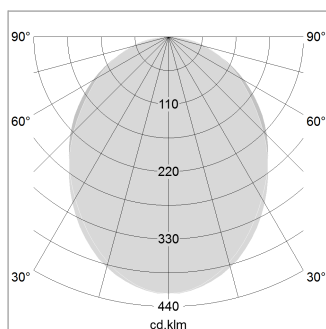

beledi XS

Article number: 70670502

LIGHT TECHNOLOGY

LED	SMD linear
Light colour	840
Luminous flux	4000 lm
System power	28.5 W
Luminaire Efficiency	140 lm/W
Reflector	SoftBeam

LUMINAIRE

Weight	3.2 kg
Protection rating . class	IP 40 . I
Luminaire colour	silver

OPTIONAL

Mounting Accessories

Light band with LED, rated life of the LED L80/B50 > 50000 h, colour rendering index CRI > 80, reflector with homogeneous light distribution pattern, lens optics made of PMMA, luminaire insert sheet steel, powder-coated, silver

Height (m)	Beam Diameter (m)	Beam Area (m²)	Illuminance (lx)
1.0	2.24	2.10	1660.0
2.0	4.48	4.20	415.0
3.0	6.72	6.30	184.0
4.0	8.96	8.40	104.0
5.0	11.20	10.50	66.0

Ø (m) E0(0°)(lx)