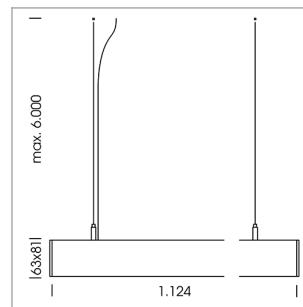

beledi XS

Article number: 70670504

LIGHT TECHNOLOGY

LED	SMD linear
Light colour	840
Luminous flux	6000 lm
System power	47 W
Luminaire Efficiency	128 lm/W
Reflector	SoftBeam

LUMINAIRE

Weight	3.2 kg
Protection rating . class	IP 40 . I
Luminaire colour	silver

OPTIONAL

Mounting Accessories

Light band with LED, rated life of the LED L80/B50 > 50000 h, colour rendering index CRI > 80, reflector with homogeneous light distribution pattern, lens optics made of PMMA, luminaire insert sheet steel, powder-coated, silver

driver unit: 220-240 V~ / 50-60 Hz, max. 24 luminaires per circuit (B16A fuse)

Note: All data are typical values. System features may change with product improvements due to technical advances. Errors excepted.