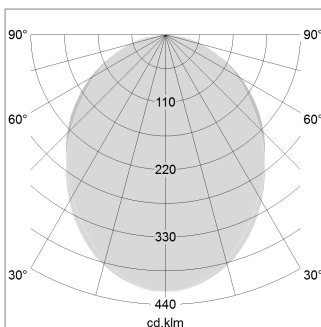

### LIGHT TECHNOLOGY

LED	SMD linear
Light colour	840
Luminous flux	6000 lm
System power	47 W
Luminaire Efficiency	128 lm/W
Reflector	SoftBeam

### LUMINAIRE

Weight	3.2 kg
Protection rating . class	IP 40 . I
Luminaire colour	silver

1.0 m	2.24 2.10	2490.0
2.0 m	4.48 4.20	623.0
3.0 m	6.72 6.30	277.0
4.0 m	8.96 8.40	156.0
5.0 m	11.20 10.50	100.0
	Ø (m)	E0(0°)(lx)