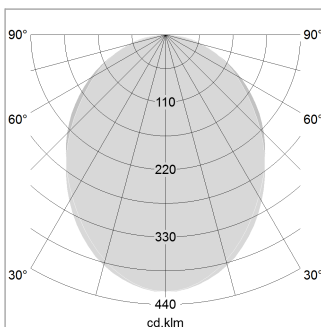

### LIGHT TECHNOLOGY

|                      |            |
|----------------------|------------|
| LED                  | SMD linear |
| Light colour         | 840        |
| Luminous flux        | 6000 lm    |
| System power         | 47 W       |
| Luminaire Efficiency | 128 lm/W   |
| Reflector            | SoftBeam   |

### LUMINAIRE

|                           |           |
|---------------------------|-----------|
| Weight                    | 3.2 kg    |
| Protection rating . class | IP 40 . I |
| Luminaire colour          | silver    |

|       |             |            |
|-------|-------------|------------|
| 1.0 m | 2.24 2.10   | 2490.0     |
| 2.0 m | 4.48 4.20   | 623.0      |
| 3.0 m | 6.72 6.30   | 277.0      |
| 4.0 m | 8.96 8.40   | 156.0      |
| 5.0 m | 11.20 10.50 | 100.0      |
|       | Ø (m)       | E0(0°)(lx) |