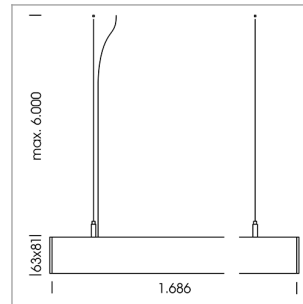

beledi XS

Article number: 70670506

LIGHT TECHNOLOGY

LED	SMD linear
Light colour	840
Luminous flux	4800 lm
System power	33.5 W
Luminaire Efficiency	143 lm/W
Reflector	SoftBeam

LUMINAIRE

Weight	3.2 kg
Protection rating . class	IP 40 . I
Luminaire colour	silver

OPTIONAL

Mounting Accessories

Light band with LED, rated life of the LED L80/B50 > 50000 h, colour rendering index CRI > 80, reflector with homogeneous light distribution pattern, lens optics made of PMMA, luminaire insert sheet steel, powder-coated, silver

1.0 m	2.24 2.10	1992.0
2.0 m	4.48 4.20	498.0
3.0 m	6.72 6.30	221.0
4.0 m	8.96 8.40	125.0
5.0 m	11.20 10.50	80.0
Ø (m)		E0(0°)(lx)