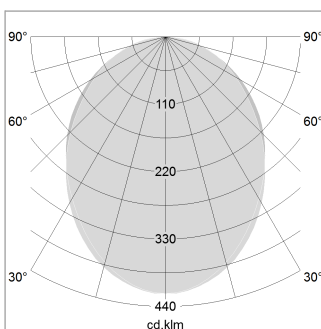

beledi XS

Article number: 70670507

LIGHT TECHNOLOGY

LED	SMD linear
Light colour	840
Luminous flux	4800 lm
System power	33.5 W
Luminaire Efficiency	143 lm/W
Reflector	SoftBeam

LUMINAIRE

Weight	3.2 kg
Protection rating . class	IP 40 . I
Luminaire colour	silver

OPTIONAL

Mounting Accessories

Light band with LED, rated life of the LED L80/B50 > 50000 h, colour rendering index CRI > 80, reflector with homogeneous light distribution pattern, lens optics made of PMMA, luminaire insert sheet steel, powder-coated, silver

1.0 m	2.24 2.10	1992.0
2.0 m	4.48 4.20	498.0
3.0 m	6.72 6.30	221.0
4.0 m	8.96 8.40	125.0
5.0 m	11.20 10.50	80.0
	Ø (m)	E0(0°)(lx)