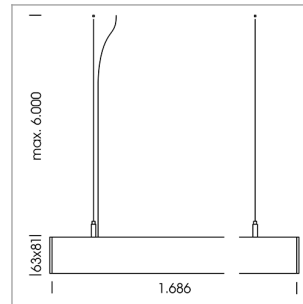

beledi XS

Article number: 70670508

LIGHT TECHNOLOGY

LED	SMD linear
Light colour	840
Luminous flux	6000 lm
System power	43 W
Luminaire Efficiency	140 lm/W
Reflector	SoftBeam

LUMINAIRE

Weight	3.2 kg
Protection rating . class	IP 40 . I
Luminaire colour	silver

OPTIONAL

Mounting Accessories

Light band with LED, rated life of the LED L80/B50 > 50000 h, colour rendering index CRI > 80, reflector with homogeneous light distribution pattern, lens optics made of PMMA, luminaire insert sheet steel, powder-coated, silver

driver unit: 220-240 V~ / 50-60 Hz, max. 24 luminaires per circuit (B16A fuse)

Note: All data are typical values. System features may change with product improvements due to technical advances. Errors excepted.