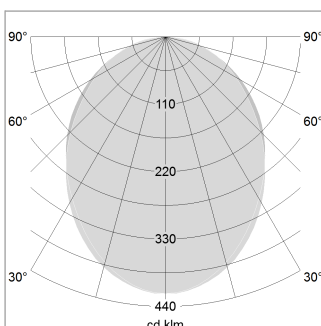

beledi XS

Article number: 70670509

LIGHT TECHNOLOGY

LED	SMD linear
Light colour	840
Luminous flux	6000 lm
System power	43 W
Luminaire Efficiency	140 lm/W
Reflector	SoftBeam

LUMINAIRE

Weight	3.2 kg
Protection rating . class	IP 40 . I
Luminaire colour	silver

OPTIONAL

Mounting Accessories

Light band with LED, rated life of the LED L80/B50 > 50000 h, colour rendering index CRI > 80, reflector with homogeneous light distribution pattern, lens optics made of PMMA, luminaire insert sheet steel, powder-coated, silver

1.0 m	2.24 2.10	2515.0
2.0 m	4.48 4.20	629.0
3.0 m	6.72 6.30	279.0
4.0 m	8.96 8.40	157.0
5.0 m	11.20 10.50	101.0
	Ø (m)	E0(0°)(lx)