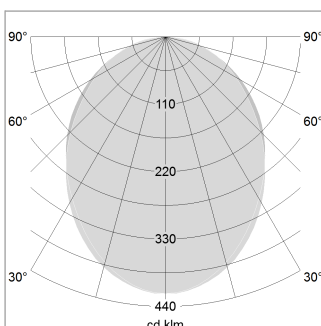

beledi XS

Article number: 70670512

LIGHT TECHNOLOGY

LED	SMD linear
Light colour	840
Luminous flux	3200 lm
System power	22.5 W
Luminaire Efficiency	142 lm/W
Reflector	SoftBeam

LUMINAIRE

Weight	3.2 kg
Protection rating . class	IP 40 . I
Luminaire colour	silver

OPTIONAL

Mounting Accessories

Light band with LED, rated life of the LED L80/B50 > 50000 h, colour rendering index CRI > 80, reflector with homogeneous light distribution pattern, lens optics made of PMMA, luminaire insert sheet steel, powder-coated, silver

1.0 m	2.24 2.10	1328.0
2.0 m	4.48 4.20	332.0
3.0 m	6.72 6.30	148.0
4.0 m	8.96 8.40	83.0
5.0 m	11.20 10.50	53.0
Ø (m)		E0(0°)(lx)