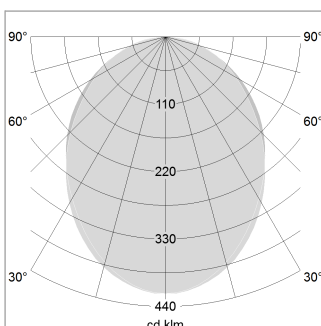

### LIGHT TECHNOLOGY

LED	SMD linear
Light colour	840
Luminous flux	6000 lm
System power	47 W
Luminaire Efficiency	128 lm/W
Reflector	SoftBeam

### LUMINAIRE

Weight	3.2 kg
Protection rating . class	IP 40 . I
Luminaire colour	silver

1.0 m	2.24 2.10	2490.0
2.0 m	4.48 4.20	623.0
3.0 m	6.72 6.30	277.0
4.0 m	8.96 8.40	156.0
5.0 m	11.20 10.50	100.0
	Ø (m)	E0(0°)(lx)