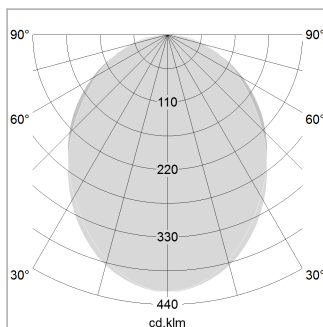

beledi XS

Article number: 70670520

LIGHT TECHNOLOGY

LED	SMD linear
Light colour	840
Luminous flux	6000 lm
System power	43 W
Luminaire Efficiency	140 lm/W
Reflector	SoftBeam

LUMINAIRE

Weight	3.2 kg
Protection rating . class	IP 40 . I
Luminaire colour	silver

OPTIONAL

Mounting Accessories

Light band with LED, rated life of the LED L80/B50 > 50000 h, colour rendering index CRI > 80, reflector with homogeneous light distribution pattern, lens optics made of PMMA, luminaire insert sheet steel, powder-coated, silver

1.0 m	2.24 2.10	2515.0
2.0 m	4.48 4.20	629.0
3.0 m	6.72 6.30	279.0
4.0 m	8.96 8.40	157.0
5.0 m	11.20 10.50	101.0
Ø (m)		E0(0°)(lx)