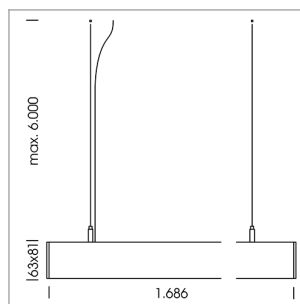

beledi XS

Article number: 70670522

LIGHT TECHNOLOGY

LED	SMD linear
Light colour	840
Luminous flux	9000 lm
System power	69.5 W
Luminaire Efficiency	129 lm/W
Reflector	SoftBeam

LUMINAIRE

Weight	3.2 kg
Protection rating . class	IP 40 . I
Luminaire colour	silver

OPTIONAL

Mounting Accessories

Light band with LED, rated life of the LED L80/B50 > 50000 h, colour rendering index CRI > 80, reflector with homogeneous light distribution pattern, lens optics made of PMMA, luminaire insert sheet steel, powder-coated, silver

Height (m)	Beam Diameter (m)	Beam Area (m²)	Illuminance (lx)
1.0	2.24	2.10	3735.0
2.0	4.48	4.20	934.0
3.0	6.72	6.30	415.0
4.0	8.96	8.40	233.0
5.0	11.20	10.50	149.0

Ø (m) E0(0°)(lx)