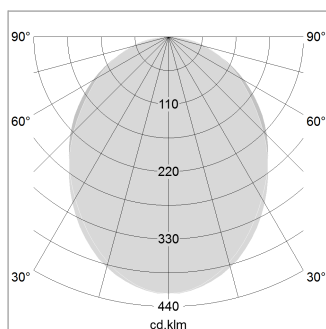

beledi XS

Article number: 70670522

LIGHT TECHNOLOGY

LED	SMD linear
Light colour	840
Luminous flux	9000 lm
System power	69.5 W
Luminaire Efficiency	129 lm/W
Reflector	SoftBeam

LUMINAIRE

Weight	3.2 kg
Protection rating . class	IP 40 . I
Luminaire colour	silver

OPTIONAL

Mounting Accessories

Light band with LED, rated life of the LED L80/B50 > 50000 h, colour rendering index CRI > 80, reflector with homogeneous light distribution pattern, lens optics made of PMMA, luminaire insert sheet steel, powder-coated, silver

Height (m)	Beam Diameter (m)	Beam Area (m²)	Illuminance (lx)
1.0	2.24	2.10	3735.0
2.0	4.48	4.20	934.0
3.0	6.72	6.30	415.0
4.0	8.96	8.40	233.0
5.0	11.20	10.50	149.0

Ø (m) E0(0°)(lx)