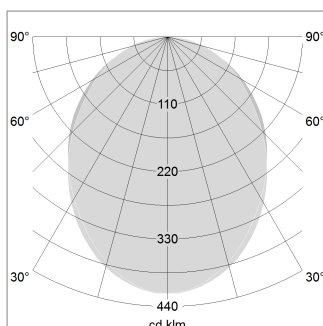

beledi XS

Article number: 70670523

LIGHT TECHNOLOGY

LED	SMD linear
Light colour	840
Luminous flux	9000 lm
System power	69.5 W
Luminaire Efficiency	129 lm/W
Reflector	SoftBeam

LUMINAIRE

Weight	3.2 kg
Protection rating . class	IP 40 . I
Luminaire colour	silver

OPTIONAL

Mounting Accessories

Light band with LED, rated life of the LED L80/B50 > 50000 h, colour rendering index CRI > 80, reflector with homogeneous light distribution pattern, lens optics made of PMMA, luminaire insert sheet steel, powder-coated, silver

1.0 m	2.24 2.10	3735.0
2.0 m	4.48 4.20	934.0
3.0 m	6.72 6.30	415.0
4.0 m	8.96 8.40	233.0
5.0 m	11.20 10.50	149.0
	Ø (m)	E0(0°)(lx)