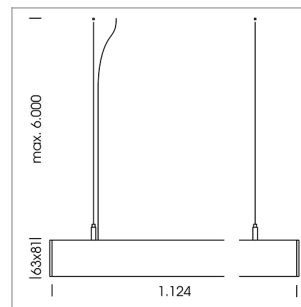

beledi XS

Article number: 70670702

LIGHT TECHNOLOGY

LED	SMD linear
Light colour	830
Luminous flux	4000 lm
System power	30 W
Luminaire Efficiency	133 lm/W
Reflector	SoftBeam

LUMINAIRE

Weight	3.2 kg
Protection rating . class	IP 40 . I
Luminaire colour	black

OPTIONAL

Mounting Accessories

Light band with LED, rated life of the LED L80/B50 > 50000 h, colour rendering index CRI > 80, reflector with homogeneous light distribution pattern, lens optics made of PMMA, luminaire insert sheet steel, powder-coated, black

driver unit: 220-240 V~ / 50-60 Hz, max. 24 luminaires per circuit (B16A fuse)

Note: All data are typical values. System features may change with product improvements due to technical advances. Errors excepted.