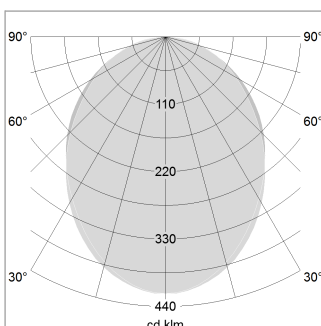

### LIGHT TECHNOLOGY

LED	SMD linear
Light colour	830
Luminous flux	4000 lm
System power	30 W
Luminaire Efficiency	133 lm/W
Reflector	SoftBeam

1.0 m	2.24 2.10	1677.0
2.0 m	4.48 4.20	419.0
3.0 m	6.72 6.30	186.0
4.0 m	8.96 8.40	105.0
5.0 m	11.20 10.50	67.0
Ø (m)		E0(0°)(lx)