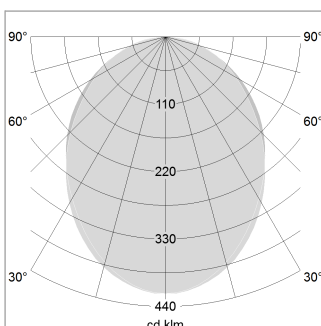

### LIGHT TECHNOLOGY

LED	SMD linear
Light colour	830
Luminous flux	6000 lm
System power	49 W
Luminaire Efficiency	122 lm/W
Reflector	SoftBeam

1.0 m	2.24 2.10	2515.0
2.0 m	4.48 4.20	629.0
3.0 m	6.72 6.30	279.0
4.0 m	8.96 8.40	157.0
5.0 m	11.20 10.50	101.0
	Ø (m)	E0(0°)(lx)