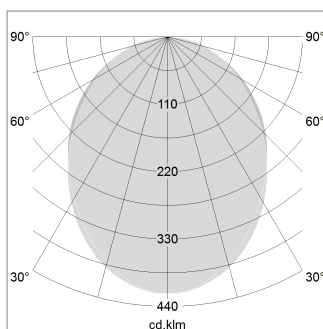

### LIGHT TECHNOLOGY

LED	SMD linear
Light colour	830
Luminous flux	4800 lm
System power	35 W
Luminaire Efficiency	137 lm/W
Reflector	SoftBeam

Beam diameter (m)	Beam angle (°)	Illuminance (lx)
1.0 m	2.24 2.10	2012.0
2.0 m	4.48 4.20	503.0
3.0 m	6.72 6.30	224.0
4.0 m	8.96 8.40	126.0
5.0 m	11.20 10.50	80.0

Ø (m) E0(0°)(lx)