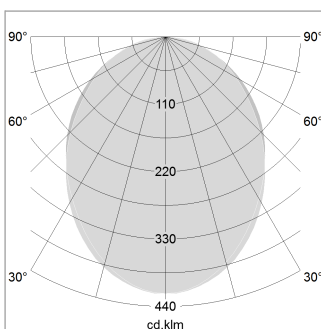

beledi XS

Article number: 70670707

LIGHT TECHNOLOGY

LED	SMD linear
Light colour	830
Luminous flux	4800 lm
System power	35 W
Luminaire Efficiency	137 lm/W
Reflector	SoftBeam

LUMINAIRE

Weight	3.2 kg
Protection rating . class	IP 40 . I
Luminaire colour	black

OPTIONAL

Mounting Accessories

Light band with LED, rated life of the LED L80/B50 > 50000 h, colour rendering index CRI > 80, reflector with homogeneous light distribution pattern, lens optics made of PMMA, luminaire insert sheet steel, powder-coated, black

1.0 m	2.24 2.10	2012.0
2.0 m	4.48 4.20	503.0
3.0 m	6.72 6.30	224.0
4.0 m	8.96 8.40	126.0
5.0 m	11.20 10.50	80.0
	Ø (m)	E0(0°)(lx)