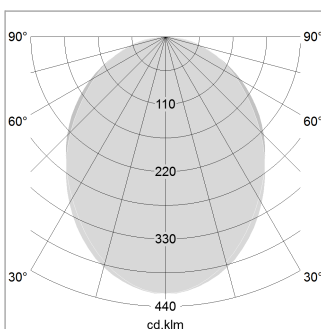

beledi XS

Article number: 70670708

LIGHT TECHNOLOGY

LED	SMD linear
Light colour	830
Luminous flux	6000 lm
System power	44.5 W
Luminaire Efficiency	135 lm/W
Reflector	SoftBeam

LUMINAIRE

Weight	3.2 kg
Protection rating . class	IP 40 . I
Luminaire colour	black

OPTIONAL

Mounting Accessories

Light band with LED, rated life of the LED L80/B50 > 50000 h, colour rendering index CRI > 80, reflector with homogeneous light distribution pattern, lens optics made of PMMA, luminaire insert sheet steel, powder-coated, black

1.0 m	2.24 2.10	2515.0
2.0 m	4.48 4.20	629.0
3.0 m	6.72 6.30	279.0
4.0 m	8.96 8.40	157.0
5.0 m	11.20 10.50	101.0
Ø (m)		E0(0°)(lx)