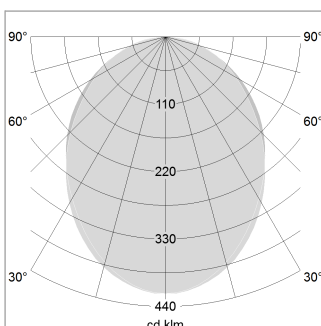

beledi XS

Article number: 70670709

LIGHT TECHNOLOGY

LED	SMD linear
Light colour	830
Luminous flux	6000 lm
System power	44.5 W
Luminaire Efficiency	135 lm/W
Reflector	SoftBeam

LUMINAIRE

Weight	3.2 kg
Protection rating . class	IP 40 . I
Luminaire colour	black

OPTIONAL

Mounting Accessories

Light band with LED, rated life of the LED L80/B50 > 50000 h, colour rendering index CRI > 80, reflector with homogeneous light distribution pattern, lens optics made of PMMA, luminaire insert sheet steel, powder-coated, black

Height (m)	Beam Diameter (m)	Illuminance (lx)
1.0	2.24	2515.0
2.0	4.48	629.0
3.0	6.72	279.0
4.0	8.96	157.0
5.0	11.20	101.0

Ø (m) E0(0°)(lx)