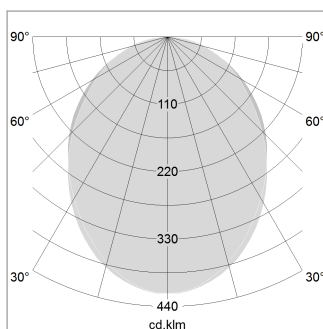

### LIGHT TECHNOLOGY

LED	SMD linear
Light colour	830
Luminous flux	9000 lm
System power	73.5 W
Luminaire Efficiency	122 lm/W
Reflector	SoftBeam

1.0 m	2.24 2.10	3354.0
2.0 m	4.48 4.20	838.0
3.0 m	6.72 6.30	373.0
4.0 m	8.96 8.40	210.0
5.0 m	11.20 10.50	134.0
Ø (m)		E0(0°)(lx)