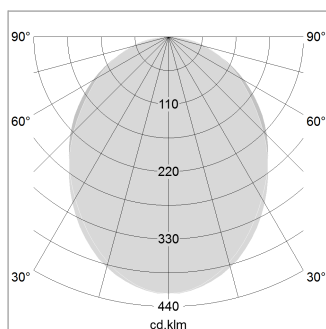

### LIGHT TECHNOLOGY

LED	SMD linear
Light colour	830
Luminous flux	9000 lm
System power	73.5 W
Luminaire Efficiency	122 lm/W
Reflector	SoftBeam

### LUMINAIRE

Weight	3.2 kg
Protection rating . class	IP 40 . I
Luminaire colour	black

1.0 m	2.24 2.10	3354.0
2.0 m	4.48 4.20	838.0
3.0 m	6.72 6.30	373.0
4.0 m	8.96 8.40	210.0
5.0 m	11.20 10.50	134.0
	Ø (m)	E0(0°)(lx)