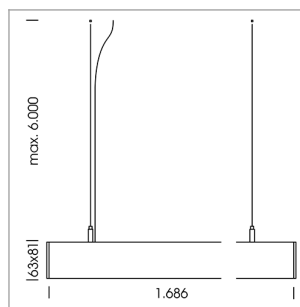

beledi XS

Article number: 70670711

LIGHT TECHNOLOGY

LED	SMD linear
Light colour	830
Luminous flux	9000 lm
System power	73.5 W
Luminaire Efficiency	122 lm/W
Reflector	SoftBeam

LUMINAIRE

Weight	3.2 kg
Protection rating . class	IP 40 . I
Luminaire colour	black

OPTIONAL

Mounting Accessories

Light band with LED, rated life of the LED L80/B50 > 50000 h, colour rendering index CRI > 80, reflector with homogeneous light distribution pattern, lens optics made of PMMA, luminaire insert sheet steel, powder-coated, black

driver unit: 220-240 V~ / 50-60 Hz, max. 24 luminaires per circuit (B16A fuse)

Note: All data are typical values. System features may change with product improvements due to technical advances. Errors excepted.