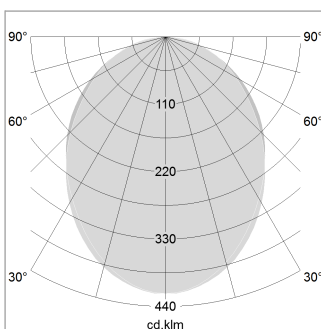

### LIGHT TECHNOLOGY

LED	SMD linear
Light colour	830
Luminous flux	4000 lm
System power	30 W
Luminaire Efficiency	133 lm/W
Reflector	SoftBeam

1.0 m	2.24 2.10	1677.0
2.0 m	4.48 4.20	419.0
3.0 m	6.72 6.30	186.0
4.0 m	8.96 8.40	105.0
5.0 m	11.20 10.50	67.0
Ø (m)		E0(0°)(lx)